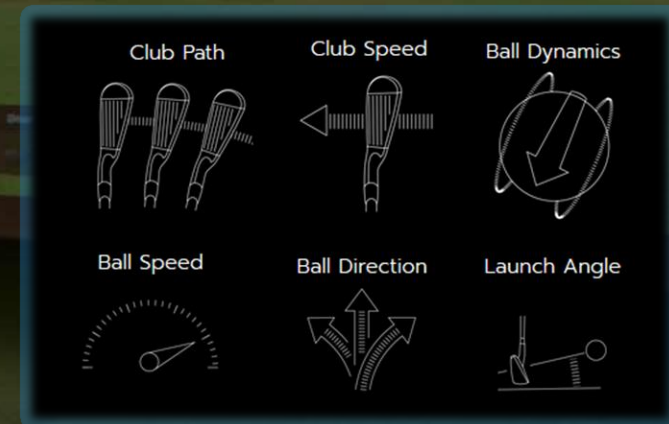

## ADVANTAGES

- Realistic golf feeling
- Play golf with your own clubs and ball
- 200 world wide golf courses
- Ultra HD screen resolution
- Adaptable for any space room
- Dimension from 3m to 10m width
- Play golf through all seasons
- Laser hunting & shooting simulator add-on

# NEXT GEN 200

GOLF SIMULATOR PRO X

Space variable Golf simulator  
with the most precision golf ball and golf club tracing

ZERO MAINTENANCE & ZERO LIMITATIONS

GOLF INSPIRE  
REALISTIC GOLF SIMULATOR SYSTEM

## TECH DETAILS

- Overhead high speed camera tracking
- Side high speed camera tracking
- Professional golf hitting mats
- High performance computer I7
- Ultra quite top quality impact screen
- Variable Screen Dimension 4:30, 16:9, 16: 10
- Three screen surround system possibility
- Large Touch screen display
- Sound system included