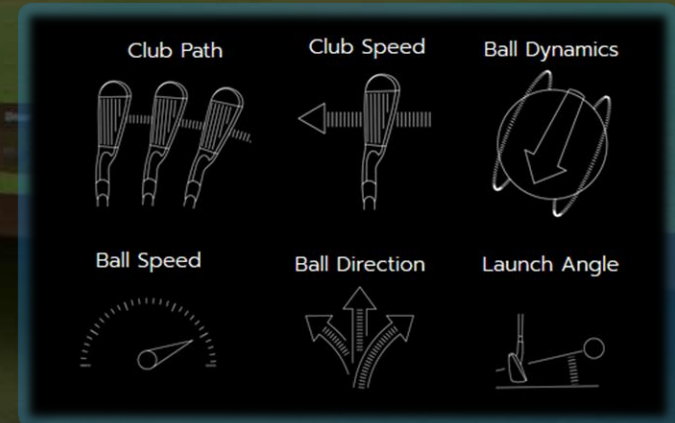

## ADVANTAGES

- Realistic golf feeling
- Play golf with your own clubs and ball
- 200 world wide golf courses
- Ultra HD screen resolution
- Adaptable for any space room
- Dimension from 3m to 10m width
- Play golf through all seasons
- Laser hunting & shooting simulator add-on

# NEXT GEN 200

GOLF SIMULATOR PRO X

Space variable Golf simulator  
with the most precision golf ball and golf club tracing

ZERO MAINTENANCE & ZERO LIMITATIONS

GOLF INSPIRE  
REALISTIC GOLF SIMULATOR SYSTEM

## TECH DETAILS

- Overhead high speed camera tracking
- Side high speed camera tracking
- Professional golf hitting mats
- High performance computer I7
- Ultra quite top quality impact screen
- Variable Screen Dimension 4:30, 16:9, 16: 10
- Three screen surround system possibility
- Large Touch screen display
- Sound system included